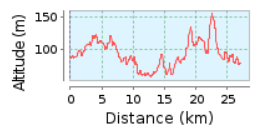

Forest Marathon - Short Route

16.83 miles (round trip)

Total climb: 1108 ft, Total descent: 1145 ft

Altitude range 325 ft (Altitude from: 183 ft to 508 ft)

© bigfatfrog67 | © Mapbox | © OpenStreetMap contributors | iText 4.2.0 | ID: qmtkovhwixtytcr